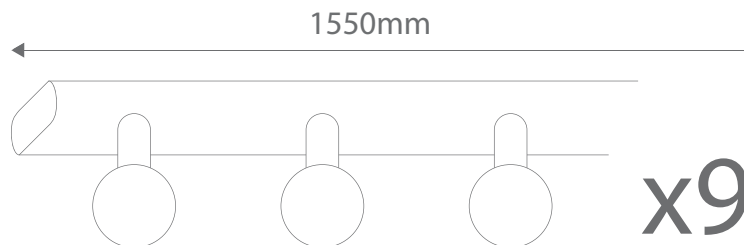

## Nine Light

Order Code:	<b>16446</b>	Beige	9 x 11W B15 CFL	Description:	Hollywood styled lights on longer bar. Available in a variety of colours.
	<b>16447</b>	Black	9 x 11W B15 CFL		
	<b>16448</b>	Brass	9 x 11W B15 CFL		
	<b>16449</b>	Chrome	9 x 11W B15 CFL		
	<b>16451</b>	Satin Brass	9 x 11W B15 CFL		
	<b>16452</b>	Satin Chrome	9 x 11W B15 CFL		
	<b>16453</b>	White	9 x 11W B15 CFL		
	Product Code:	<b>HL-805/9 Extra Length Series</b>			
				LED Option:	LED SBC Fancy Round Lamp recommended. Please refer to Lamps Section.