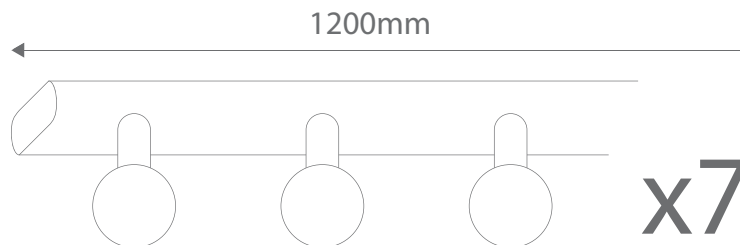

HL-805/7

Seven Light

| | | | | | |
|---------------|-------------------------------------|--------------|-----------------|--------------|---|
| Order Code: | 16428 | Beige | 7 x 11W B15 CFL | Description: | Hollywood styled lights on longer bar. Available in a variety of colours. |
| | 16429 | Black | 7 x 11W B15 CFL | | |
| | 16430 | Brass | 7 x 11W B15 CFL | | |
| | 16431 | Chrome | 7 x 11W B15 CFL | | |
| | 16433 | Satin Brass | 7 x 11W B15 CFL | | |
| | 16434 | Satin Chrome | 7 x 11W B15 CFL | | |
| | 16435 | White | 7 x 11W B15 CFL | | |
| Product Code: | HL-805/7 Extra Length Series | | | Dimensions: | Length 1200mm |
| | | | | Requires: | Lamps. |
| | | | | LED Option: | LED SBC Fancy Round Lamp recommended. Please refer to Lamps Section. |