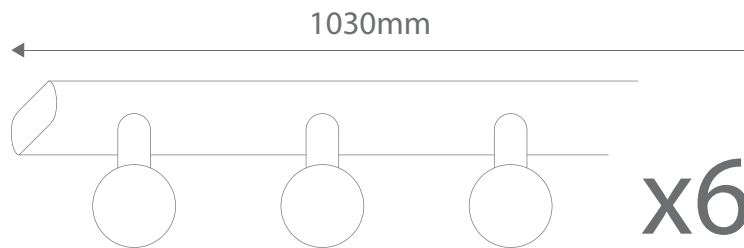

# HL-805/6

## Six Light

Order Code:	<b>16419</b>	Beige	6 x 11W B15 CFL	Description:	Hollywood styled lights on longer bar. Available in a variety of colours.
	<b>16420</b>	Black	6 x 11W B15 CFL		
	<b>16421</b>	Brass	6 x 11W B15 CFL		
	<b>16422</b>	Chrome	6 x 11W B15 CFL		
	<b>16424</b>	Satin Brass	6 x 11W B15 CFL		
	<b>16425</b>	Satin Chrome	6 x 11W B15 CFL		
	<b>16426</b>	White	6 x 11W B15 CFL		
Product Code:	<b>HL-805/6 Extra Length Series</b>			Dimensions:	Length 1030mm
				Requires:	Lamps.
				LED Option:	LED SBC Fancy Round Lamp recommended. Please refer to Lamps Section.