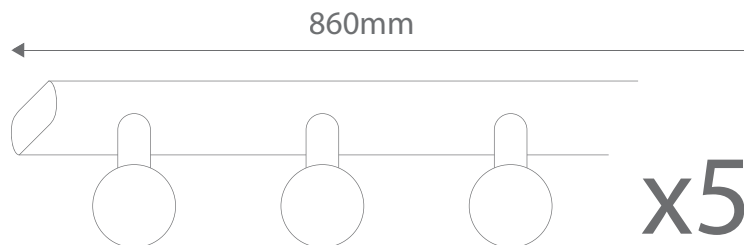

HL-805/5

Five Light

Order Code:	16410	Beige	5 x 11W B15 CFL	Description:	Hollywood styled lights on longer bar. Available in a variety of colours.
	16411	Black	5 x 11W B15 CFL		
	16412	Brass	5 x 11W B15 CFL		
	16413	Chrome	5 x 11W B15 CFL		
	16415	Satin Brass	5 x 11W B15 CFL		
	16416	Satin Chrome	5 x 11W B15 CFL		
	16417	White	5 x 11W B15 CFL		
	Product Code:	HL-805/5 Extra Length Series			
				Requires:	Lamps.
				LED Option:	LED SBC Fancy Round Lamp recommended. Please refer to Lamps Section.