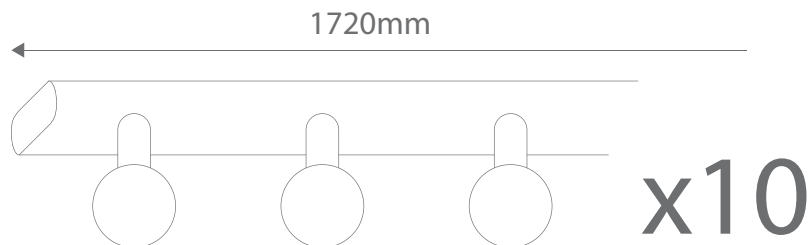

HL-805/10

Ten Light

Order Code:	16455	Beige	10 x 11W B15 CFL	Description:	Hollywood styled lights on longer bar. Available in a variety of colours.
	16456	Black	10 x 11W B15 CFL		
	16457	Brass	10 x 11W B15 CFL		
	16458	Chrome	10 x 11W B15 CFL		
	16460	Satin Brass	10 x 11W B15 CFL		
	16461	Satin Chrome	10 x 11W B15 CFL		
	16462	White	10 x 11W B15 CFL		
Product Code:	HL-805/10 Extra Length Series			Dimensions:	Length 1720mm
				Requires:	Lamps.
				LED Option:	LED SBC Fancy Round Lamp recommended. Please refer to Lamps Section.