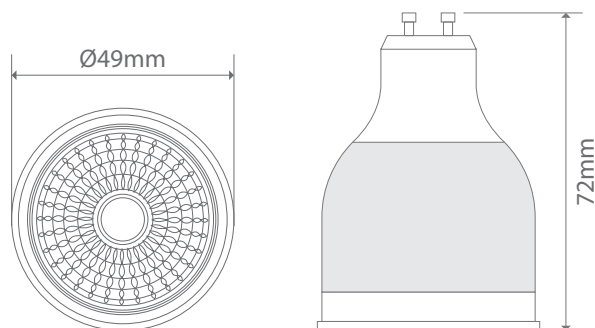

Diagrams / Additional

Order Code: 20479
Product Code: GU10-ML-6W-WW
Colour: Warm White 3000K

Order Code: 20480
Product Code: GU10-ML-6W-W
Colour: White 5000K