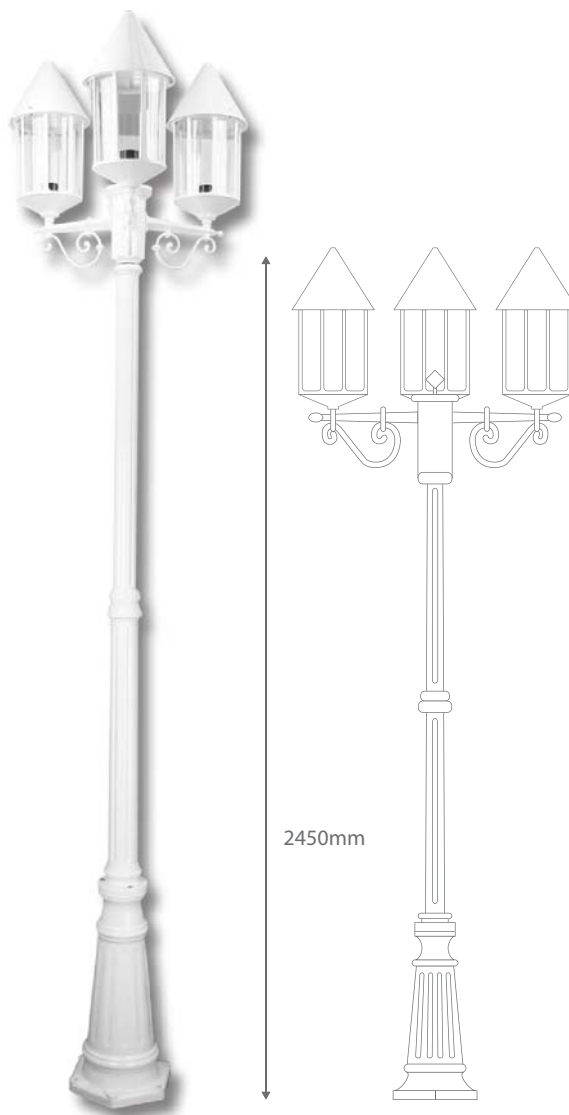

GT-442

Triple Head on Post 2.45m

Order Code:	15404	Beige	3 x 20W B22 CFL
	15405	Black	3 x 20W B22 CFL
	15406	Burgundy	3 x 20W B22 CFL
	15407	Green	3 x 20W B22 CFL
	15408	Primrose	3 x 20W B22 CFL
	15409	White	3 x 20W B22 CFL

IP Rating: IP43

Dimensions: Height 2450mm
Width 620mm

Requires: Lamps.

Product Code: **GT-442**

Description: Three Hannover heads on fancy post with tall base.

Made in Italy

Assembled in Australia

Domus Lighting