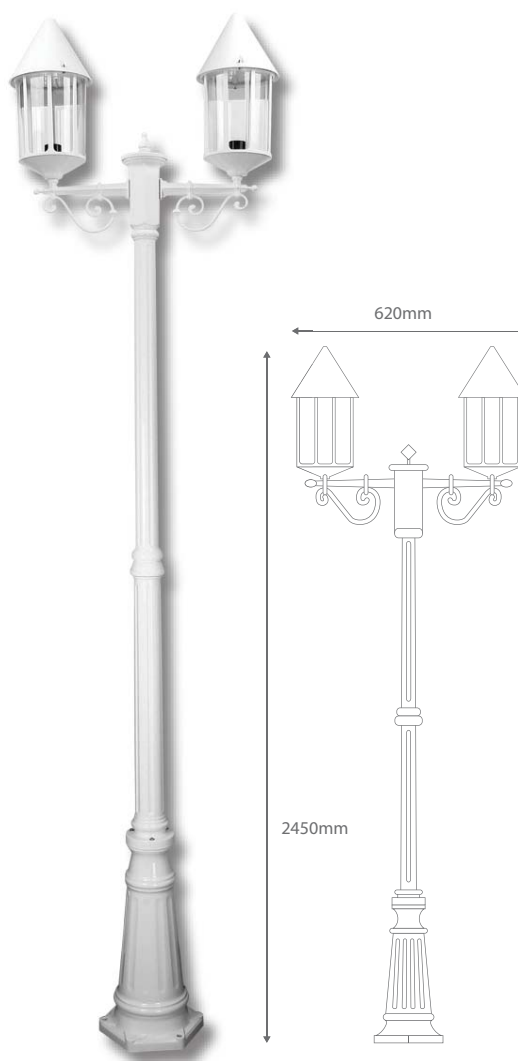

GT-440

Twin Head on Post 2.45m

Order Code:	15398	Beige	2 x 20W B22 CFL
	15399	Black	2 x 20W B22 CFL
	15400	Burgundy	2 x 20W B22 CFL
	15401	Green	2 x 20W B22 CFL
	15402	Primrose	2 x 20W B22 CFL
	15403	White	2 x 20W B22 CFL

IP Rating: IP43

Dimensions: Height 2450mm
Width 620mm

Requires: Lamps.

Product Code: **GT-440**

Description: Twin Hannover heads on fancy post with tall base.

Made in Italy

Assembled in Australia

Domus Lighting