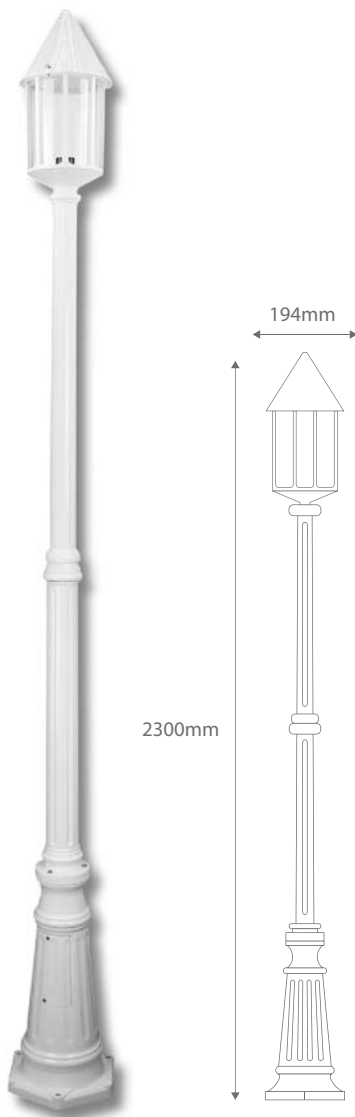

GT-438

Single Head on Post 2.3m

Order Code:	15392	Beige	1 x 20W B22 CFL
	15393	Black	1 x 20W B22 CFL
	15394	Burgundy	1 x 20W B22 CFL
	15395	Green	1 x 20W B22 CFL
	15396	Primrose	1 x 20W B22 CFL
	15397	White	1 x 20W B22 CFL

IP Rating: IP43

Dimensions: Height 2300mm
Diameter 194mm

Requires: Lamp.

Product Code: **GT-438**

Description: Single Hannover head on fancy post with tall base.

Made in Italy

Assembled in Australia

Domus Lighting