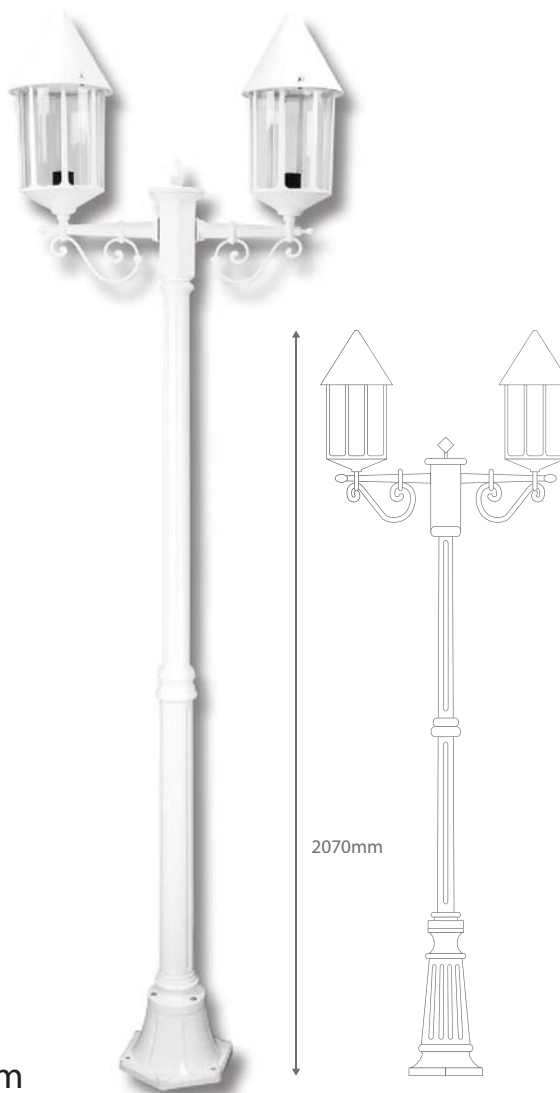

# GT-437

Twin Head on Post 2.07m

Order Code:	<b>15386</b>	Beige	2 x 20W B22 CFL
	<b>15387</b>	Black	2 x 20W B22 CFL
	<b>15388</b>	Burgundy	2 x 20W B22 CFL
	<b>15389</b>	Green	2 x 20W B22 CFL
	<b>15390</b>	Primrose	2 x 20W B22 CFL
	<b>15391</b>	White	2 x 20W B22 CFL

IP Rating: IP43

Dimensions: Height 2070mm  
Width 620mm

Requires: Lamps.

Product Code: **GT-437**

Description: Twin Hannover head on fancy post with base.

Made in Italy

Assembled in Australia

**Domus Lighting**