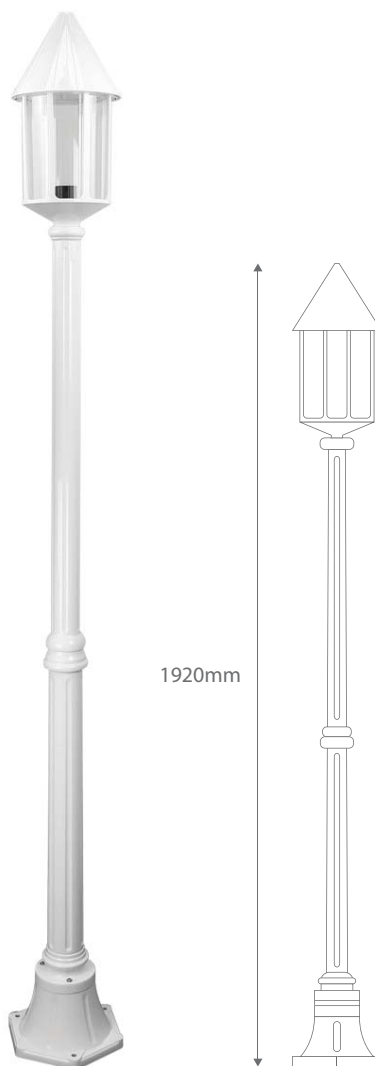

GT-436

Single Head on Post 1.92m

Order Code:	15380	Beige	1 x 20W B22 CFL
	15381	Black	1 x 20W B22 CFL
	15382	Burgundy	1 x 20W B22 CFL
	15383	Green	1 x 20W B22 CFL
	15384	Primrose	1 x 20W B22 CFL
	15385	White	1 x 20W B22 CFL

IP Rating:	IP43
Dimensions:	Height 1920mm
Requires:	Lamp.

Product Code: **GT-436**

Description: Single Hannover head on fancy post with base.

Made in Italy

Assembled in Australia

Domus Lighting

29-31 Richland Street Kingsgrove NSW 2208