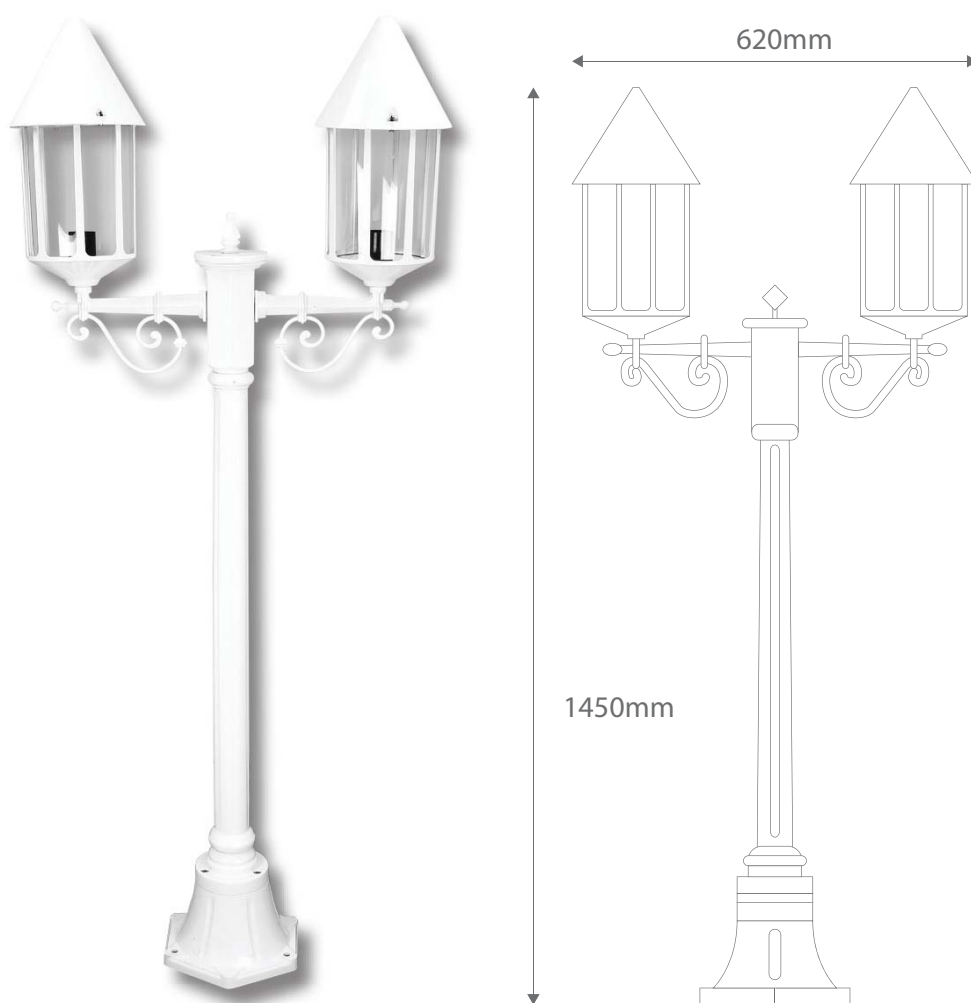

# GT-435

## Twin Head on Post 1.45m

Order Code:	<b>15374</b>	Beige	2 x 20W B22 CFL
	<b>15375</b>	Black	2 x 20W B22 CFL
	<b>15376</b>	Burgundy	2 x 20W B22 CFL
	<b>15377</b>	Green	2 x 20W B22 CFL
	<b>15378</b>	Primrose	2 x 20W B22 CFL
	<b>15379</b>	White	2 x 20W B22 CFL

IP Rating: IP43

Dimensions: Height 1450mm  
Width 620mm

Requires: Lamps.

Product Code: **GT-435**

Description: Twin Hannover head on fancy post with base.

Made in Italy

Assembled in Australia

**Domus Lighting**