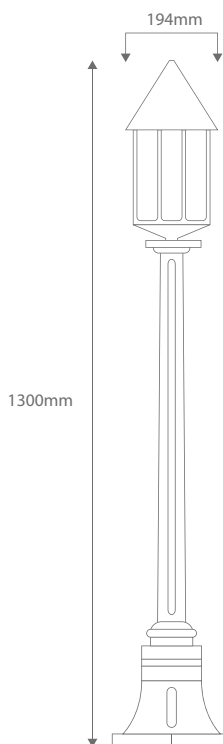

GT-434

Single Head on Post 1.3m

Order Code:	15368	Beige	1 x 20W B22 CFL
	15369	Black	1 x 20W B22 CFL
	15370	Burgundy	1 x 20W B22 CFL
	15371	Green	1 x 20W B22 CFL
	15372	Primrose	1 x 20W B22 CFL
	15373	White	1 x 20W B22 CFL

IP Rating:	IP43
Dimensions:	Height 1300mm Diameter 194mm
Requires:	Lamp.

Product Code: **GT-434**

Description: Single Hannover head on fancy post with base.

Made in Italy

Assembled in Australia

Domus Lighting