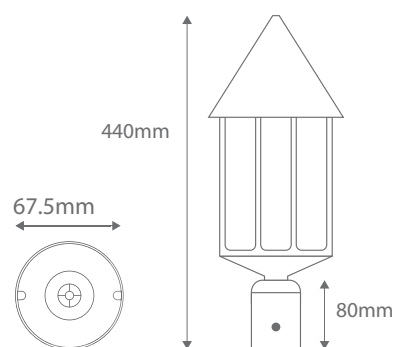

GT-419

Post Top GT419

Order Code:	15362	Beige	1 x 20W B22 CFL
	15363	Black	1 x 20W B22 CFL
	15364	Burgundy	1 x 20W B22 CFL
	15365	Green	1 x 20W B22 CFL
	15366	Primrose	1 x 20W B22 CFL
	15367	White	1 x 20W B22 CFL

IP Rating: IP43

Dimensions: Height 440mm
Diameter Ø194mm

Requires: Lamp.

Product Code: **GT-419**

Description: Hannover head complete with post top to suit Ø60mm post.

Made in Italy

Assembled in Australia

Domus Lighting