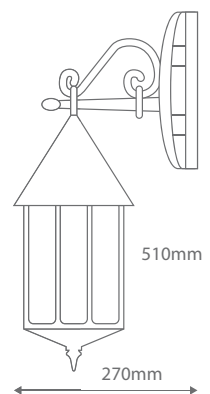

# GT-417

## Wall Bracket GT417

Order Code:	<b>15356</b>	Beige	1 x 20W B22 CFL
	<b>15357</b>	Black	1 x 20W B22 CFL
	<b>15358</b>	Burgundy	1 x 20W B22 CFL
	<b>15359</b>	Green	1 x 20W B22 CFL
	<b>15360</b>	Primrose	1 x 20W B22 CFL
	<b>15361</b>	White	1 x 20W B22 CFL

IP Rating:	<b>IP43</b>
Dimensions:	Projection 270mm Height 510mm
Requires:	Lamp.

Product Code: **GT-417**

Description: Hannover head complete with wall bracket.

Made in Italy

Assembled in Australia

**Domus Lighting**