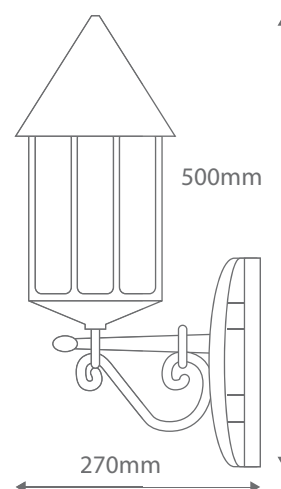

GT-416

Wall Bracket GT416

Order Code:	15350	Beige	1 x 20W B22 CFL
	15351	Black	1 x 20W B22 CFL
	15352	Burgundy	1 x 20W B22 CFL
	15353	Green	1 x 20W B22 CFL
	15354	Primrose	1 x 20W B22 CFL
	15355	White	1 x 20W B22 CFL

IP Rating: IP43

Dimensions: Projection 270mm
Height 500mm

Requires: Lamp.

Product Code: **GT-416**

Description: Hannover head complete with wall bracket.

Made in Italy

Assembled in Australia

Domus Lighting