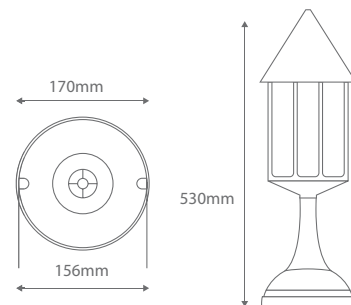

GT-413

Pillar Mount

Order Code:	15344	Beige	1 x 20W B22 CFL
	15345	Black	1 x 20W B22 CFL
	15346	Burgundy	1 x 20W B22 CFL
	15347	Green	1 x 20W B22 CFL
	15348	Primrose	1 x 20W B22 CFL
	15349	White	1 x 20W B22 CFL

IP Rating: IP43

Dimensions: Height 530mm
Base Ø170mm

Requires: Lamp.

Product Code: **GT-413**

Description: Single Hannover head on pillar mount post.

Made in Italy

Assembled in Australia

Domus Lighting