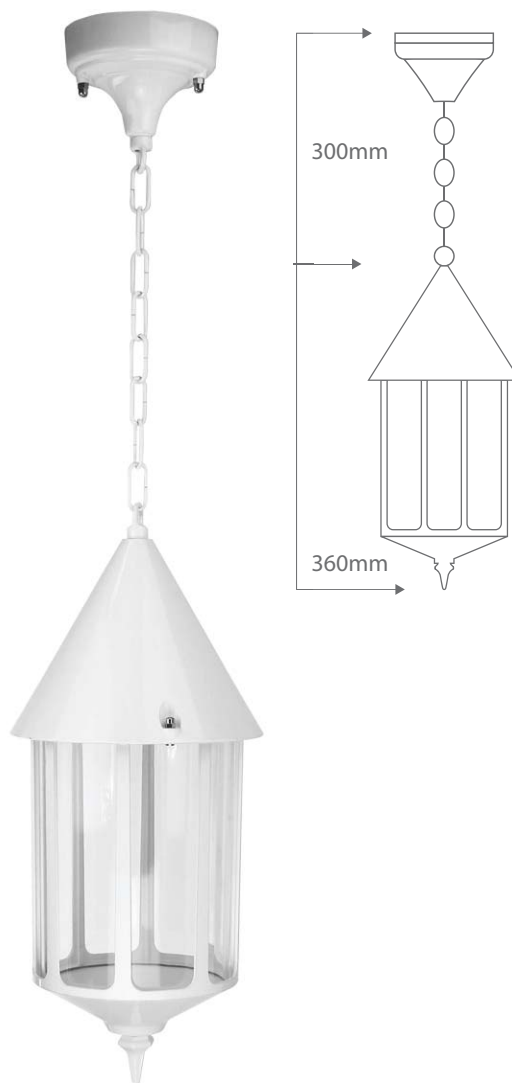

# GT-410

## Pendant

Order Code:	<b>15338</b>	Beige	1 x 20W B22 CFL
	<b>15339</b>	Black	1 x 20W B22 CFL
	<b>15340</b>	Burgundy	1 x 20W B22 CFL
	<b>15341</b>	Green	1 x 20W B22 CFL
	<b>15342</b>	Primrose	1 x 20W B22 CFL
	<b>15343</b>	White	1 x 20W B22 CFL

Product Code: **GT-410**

Description: Hannover head complete with chain and mounting bracket.

IP Rating: IP43

Dimensions: Diameter 194mm  
Base to Head Height 300mm  
Head Height 360mm

Requires: Lamp.

Made in Italy