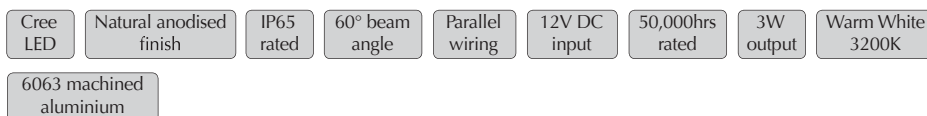

Order Code: **19503**

Product Code: **EVME-BOL-RND-WW**

Colour: **Warm White** 3200K

Description: The ME bollard round is a smart and contemporary luminaire for all landscape, pathways and courtyard lighting applications. Made from high quality 6063 grade aluminium with a natural anodised finish the ME bollard offers unsurpassed quality. The ME bollard also has the benefit of an anti glare feature due to its unique angled placement of the LED.

Data: The ME bollard is made from 6063 machined aluminium with a natural anodised finish, flood effect, 60° beam angle, 1 x 3W Cree LED, Warm White colour 3200K LED, 169 lumens, Constant Current to Constant Voltage converter, 12V DC, 50,000hrs, IP65 rated.

Size: (L) 500mm x (D) 63mm

Requires: Constant Voltage 12V DC LED driver located in the power supply section of the catalogue.