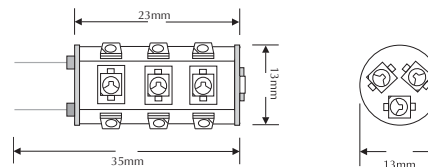

# EVG4-WW

Order Code: **20170**

Product Code: **EVG4-WW**

Colour: **Warm White**  3200K

Description: High output LED G4 bi-pin style lamp replacement. Designed as an energy efficient and long life alternative to the traditional halogen bi-pin lamps.

Data: High output 3528 SMD LEDs x 21, 2W output , 12V DC Constant Voltage, 84lm, RoHs compliant.

Lamp Size: Front face @ Ø13mm Overall length @ 35mm including pins.

Requires: Constant Voltage 12V DC driver not included. Please refer to the power supply section for appropriate drivers.

2W output

Constant Voltage

360° beam spread

G4 style

Warm White 3200K

12V DC

84 Lumens

**Domus Lighting**