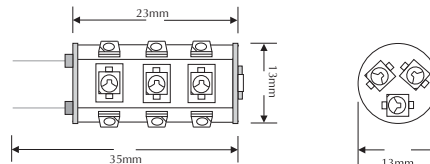

EVG4-W

Order Code: **20171**

Product Code: **EVG4-W**

Colour: **White**  6400K

Description: High output LED G4 bi-pin style lamp replacement. Designed as an energy efficient and long life alternative to the traditional halogen bi-pin lamps.

Data: High output 3528 SMD LEDs x 21, 2W output, 12V DC Constant Voltage, 105lm, RoHs compliant.

Lamp Size: Front face @ Ø13mm Overall length @ 35mm including pins.

Requires: Constant Voltage 12V DC driver not included. Please refer to the power supply section for appropriate drivers.