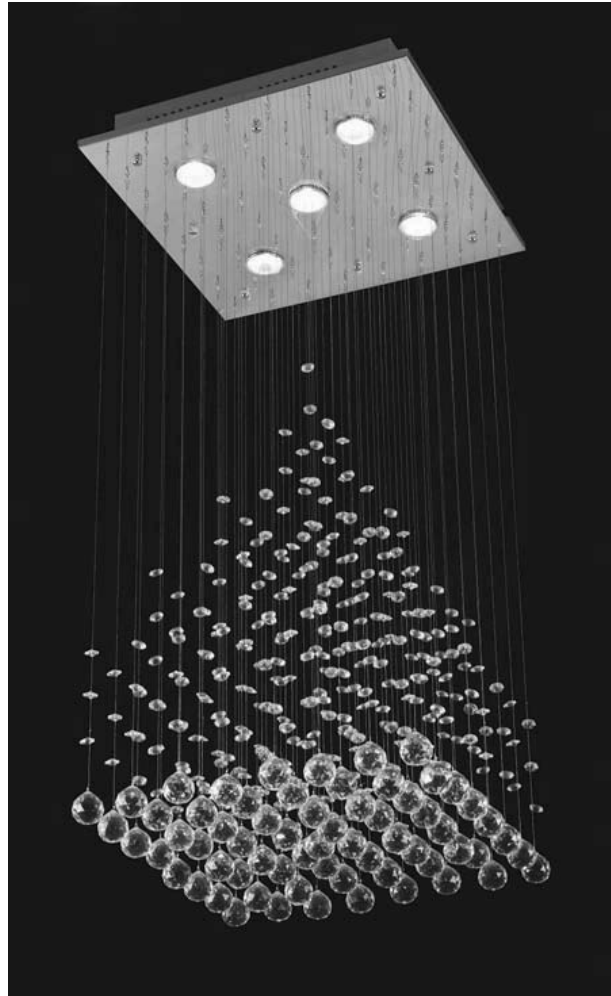

EVEREST-40

Dimensions:
Width 400mm
Length 400mm
Height 1000mm

Order Code: 35005

Product Code: EVEREST-40

Description: Everest pendant complete with complimentary lamps, polished chrome backplate and utilising Class A K9 crystal.

Dimensions: Width 400mm, Length 400mm, Height 1000mm

Complimentary: 5 x Warm White 3W GU10 240V LED lamps

Domus Lighting

29-31 Richland Street Kingsgrove NSW 2208

Phone: (02) 9554 9600 | Fax: (02) 9554 9433 | Email: sales@domuslighting.com