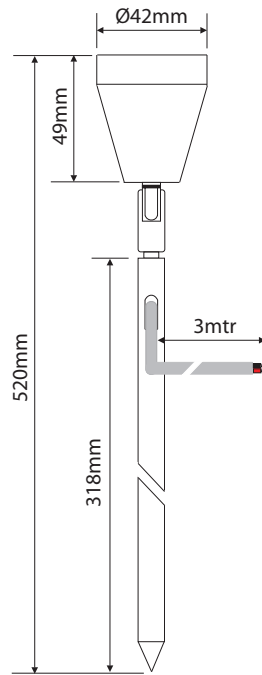

# EVEMIT-WW-S

Order Code: 21434

Product Code: **EVEMIT-WW-S**

Colour: Warm White  3200K

**Description:** A smart, fashionable and contemporary spike light. The EMIT has many applications including garden and pathway lighting. The EMIT is made from high quality 316 stainless steel and together with the high power LED lamp you can be assured of many years of low power and maintenance free garden lighting.

**Data:** The EMIT garden spike is made from imported 316 stainless steel, tempered glass, spot effect, 12° beam angle, 1 x 1W Cree LED, Warm White 3200K colour LED, IP65 rated, 12/24V DC, 3mtrs rubberised cable, rated at 50,000 hrs.

**Size:** Overall height: 520mm ( head and spike)  
Head length : 49mm  
Front face diameter: 42mm

**Requires:** Constant Voltage 12-24V DC LED driver located in the power supply section of the catalogue.

316 stainless steel	Warm White 3200K	12° beam angle	12/24V DC input	1W output	Cree LED	IP65 rated	Parallel wiring	50,000 hrs rated
---------------------	------------------	----------------	-----------------	-----------	----------	------------	-----------------	------------------