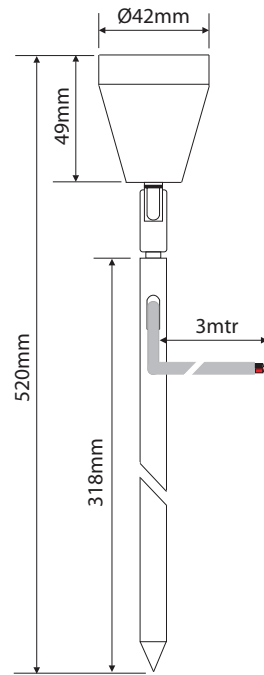

EVEMIT-W-S

Order Code: 21433

Product Code: **EVEMIT-W-S**

Colour: White 6400K

Description: A smart, fashionable and contemporary spike light. The EMIT has many applications including garden and pathway lighting. The EMIT is made from high quality 316 stainless steel and together with the high power LED lamp you can be assured of many years of low power and maintenance free garden lighting.

Data: The EMIT garden spike is made from imported 316 stainless steel, tempered glass, spot effect, 12° beam angle, 1 x 1W Cree LED, White 6400K colour LED, IP65 rated, 12/24V DC, 3mtrs rubberised cable, rated at 50,000 hrs.

Size: Overall height: 520mm (head and spike)
Head length: 49mm
Front face diameter: 42mm

Requires: Constant Voltage 12-24V DC LED driver located in the power supply section of the catalogue.

316 stainless steel	White colour 6400K	12° beam angle	12/24V DC input	1W output	Cree LED	IP65 rated	Parallel wiring	50,000 hrs rated
---------------------	--------------------	----------------	-----------------	-----------	----------	------------	-----------------	------------------