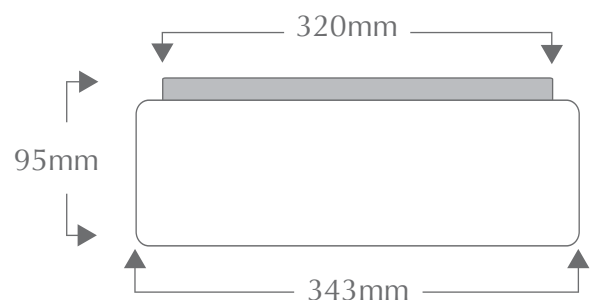

DS-FLAT40 RND

Flat Round 35cm

Order Code: **13907** 2 x 20W E27 CFL

13908 1 x 40W T5-C

Product Code: **DS-FLAT40 RND**

Description: Modern flat round sealed oyster. Matt opal glass diffuser
Complete with E27 or T5 circular. IP44 rated. Suitable for
all areas including bathrooms laundries and undercover areas

Dimensions: Diameter 343mm
Base Width 320mm
Height 95mm

Domus Lighting

29-31 Richland Street Kingsgrove NSW 2208

Phone: (02) 9554 9600 | Fax: (02) 9554 9433 | Email: sales@domuslighting.com