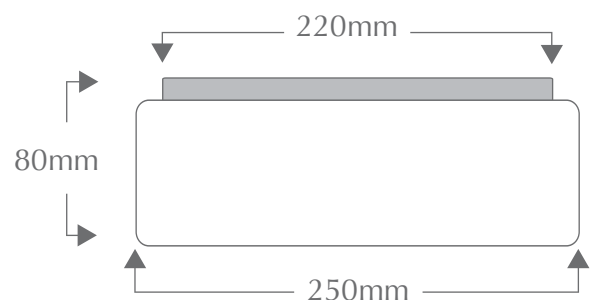

## Flat Round 25cm

Order Code: **13905** 1 x 20W E27 CFL

**13906** 1 x 22W T5-C

Product Code: **DS-FLAT30 RND**

Description: Modern flat round sealed oyster. Matt opal glass diffuser  
Complete with E27 or T5 circular. IP44 rated. Suitable for  
all areas including bathrooms laundries and undercover areas

Dimensions: Diameter 250mm  
Base Width 220mm  
Height 80mm

**Domus Lighting**

29-31 Richland Street Kingsgrove NSW 2208

Phone: (02) 9554 9600 | Fax: (02) 9554 9433 | Email: sales@domuslighting.com