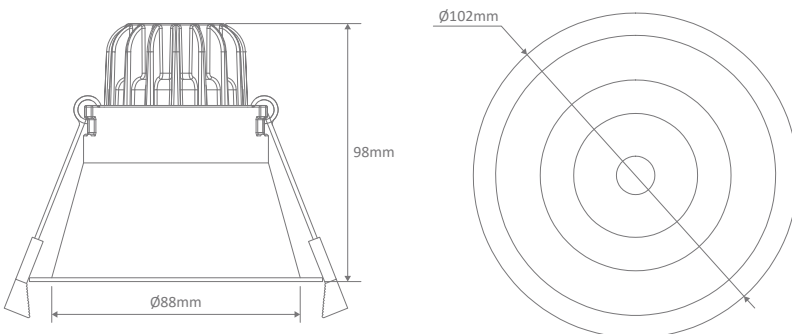

Diagrams / Additional

Order Code: 20993
Product Code: DEEP-CELL-90-WW
Colour: Warm White
Order Code: 20994
Product Code: DEEP-CELL-90-NW
Colour: Neutral White
Order Code: 20995
Product Code: DEEP-CELL-90-W
Colour: White