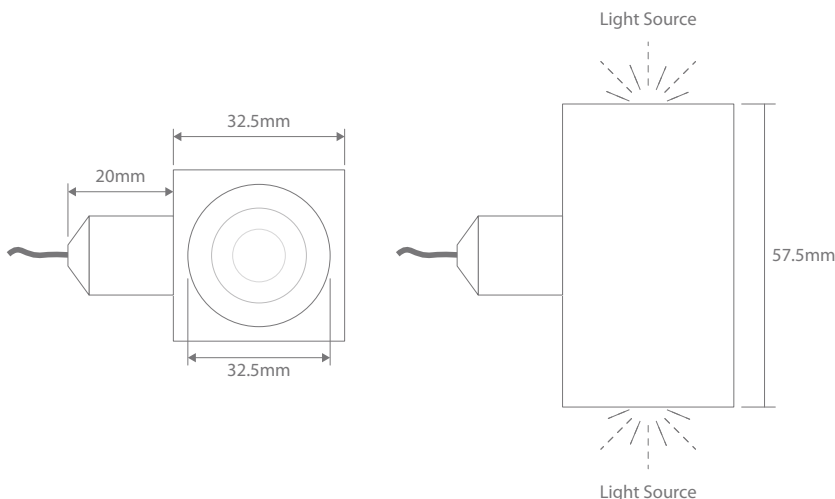

CUBIC-2

Two Way LED Wall Light

Description

A smart, fashionable and contemporary wall light. The CUBIC-2 has many applications including garden wall/pathway lighting and interior wall up/down lighting.

The CUBIC-2 is made from high quality 6063 grade aluminium in a silver anodised finish. Together with the high power LED lamp you can be assured of many years of low power and maintenance free effects lighting for internal or external applications.

Specification Features

- Input Voltage: 350mA (Driver Required)
- Power (W): 2W (2x1W)
- IP rating (IP): 65
- Lumens (lm): Warm White 3200K - 110lm
White 6400K - 160lm
- CCT: 3200K - 6400K
- Beam angle (°): 20°
- Dimmable: No
- Lifespan (hrs): 50,000hrs
- Cutout (∅): ∅20mm

Additional: The above wall/path light requires a constant current 350mA LED driver (wire in series).

Diagrams / Additional

- Order Code: 21503
- Product Code: CUBIC-2-WW
- Colour: Aluminium
- Order Code: 21502
- Product Code: CUBIC-2-W
- Colour: Aluminium