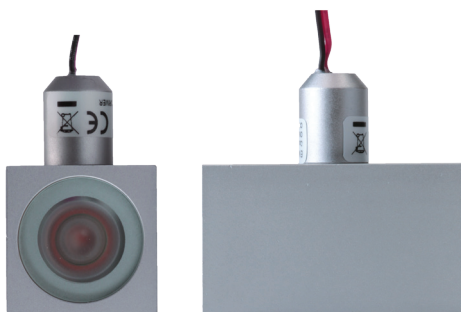

CUBIC-2

Two Way LED Wall Light

Description

A smart, fashionable and contemporary wall light. The CUBIC-2 has many applications including garden wall/pathway lighting and interior wall up/down lighting.

The CUBIC-2 is made from high quality 6063 grade aluminium in a silver anodised finish. Together with the high power LED lamp you can be assured of many years of low power and maintenance free effects lighting for internal or external applications.

Specification Features

- Input Voltage: 350mA (Driver Required)
- Power (W): 2W (2x1W)
- IP rating (IP): 65
- Lumens (lm): Warm White 3200K - 110lm
White 6400K - 160lm
- CCT: 3200K - 6400K
- Beam angle (°): 20°
- Dimmable: No
- Lifespan (hrs): 50,000hrs
- Cutout (∅): ∅20mm

Additional: The above wall/path light requires a constant current 350mA LED driver (wire in series).

Diagrams / Additional

- Order Code: 21503
- Product Code: CUBIC-2-WW
- Colour: Aluminium
- Order Code: 21502
- Product Code: CUBIC-2-W
- Colour: Aluminium