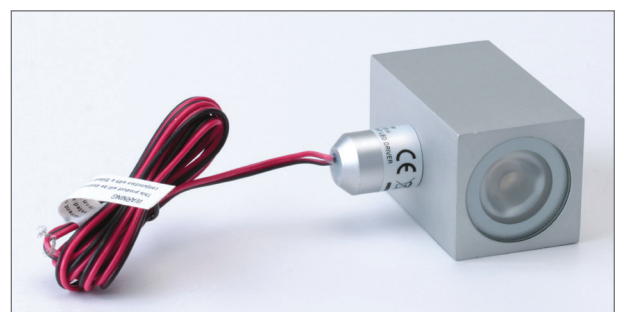

CUBIC-2

Two Way LED Wall Light

Description

A smart, fashionable and contemporary wall light. The CUBIC-2 has many applications including garden wall/pathway lighting and interior wall up/down lighting.

The CUBIC-2 is made from high quality 6063 grade aluminium in a silver anodised finish. Together with the high power LED lamp you can be assured of many years of low power and maintenance free effects lighting for internal or external applications.

Specification Features

- Input Voltage: 350mA (Driver Required)
- Power (W): 2W (2x1W)
- IP rating (IP): 65
- Lumens (lm): Warm White 3200K - 110lm
White 6400K - 160lm
- CCT: 3200K - 6400K
- Beam angle (°): 20°
- Dimmable: No
- Lifespan (hrs): 50,000hrs
- Cutout (∅): ∅20mm

Additional: The above wall/path light requires a constant current 350mA LED driver (wire in series).

Diagrams / Additional

- Order Code: 21503
- Product Code: CUBIC-2-WW
- Colour: Aluminium
- Order Code: 21502
- Product Code: CUBIC-2-W
- Colour: Aluminium