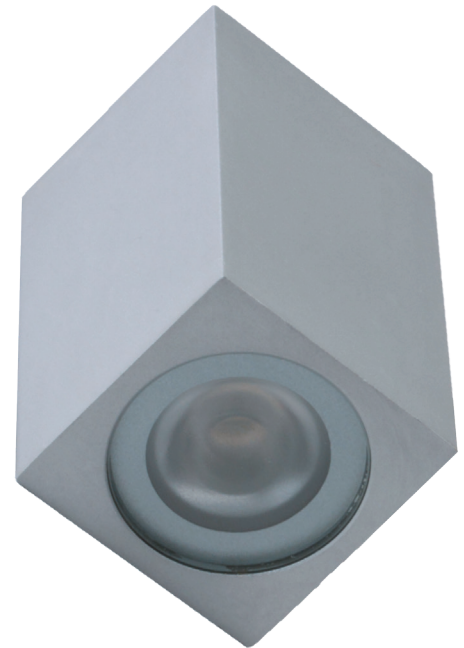

CUBIC-2

Two Way LED Wall Light

Description

A smart, fashionable and contemporary wall light. The CUBIC-2 has many applications including garden wall/pathway lighting and interior wall up/down lighting.

The CUBIC-2 is made from high quality 6063 grade aluminium in a silver anodised finish. Together with the high power LED lamp you can be assured of many years of low power and maintenance free effects lighting for internal or external applications.

Specification Features

- Input Voltage: 350mA (Driver Required)
- Power (W): 2W (2x1W)
- IP rating (IP): 65
- Lumens (lm): Warm White 3200K - 110lm
White 6400K - 160lm
- CCT: 3200K - 6400K
- Beam angle (°): 20°
- Dimmable: No
- Lifespan (hrs): 50,000hrs
- Cutout (∅): ∅20mm

Additional: The above wall/path light requires a constant current 350mA LED driver (wire in series).

Diagrams / Additional

- Order Code: 21503
- Product Code: CUBIC-2-WW
- Colour: Aluminium
- Order Code: 21502
- Product Code: CUBIC-2-W
- Colour: Aluminium