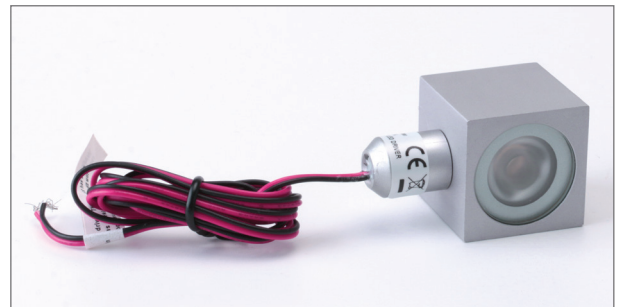

CUBIC-1

One Way LED Wall Light

Description

A smart, fashionable and contemporary wall light. The CUBIC-1 has many applications including garden wall/pathway lighting and interior wall down lighting.

The CUBIC-1 is made from high quality 6063 grade aluminium in a silver anodised finish. Together with the high power LED lamp you can be assured of many years of low power and maintenance free effects lighting for internal or external applications.

Specification Features

- Input Voltage: 350mA (Driver Required)
- Power (W): 1W
- IP rating (IP): 65
- Lumens (lm): Warm White 3200K - 55lm
White 6400K - 80lm
- CCT: 3200K - 6400K
- Beam angle (°): 20°
- Dimmable: No
- Lifespan (hrs): 50,000hrs
- Cutout (∅): ∅20mm

Additional: The above wall/path light requires a constant current 350mA LED driver (wire in series).

Diagrams / Additional

- Order Code: 21496
- Product Code: CUBIC-1-WW
- Colour: Aluminium
- Order Code: 21497
- Product Code: CUBIC-1-W
- Colour: Aluminium