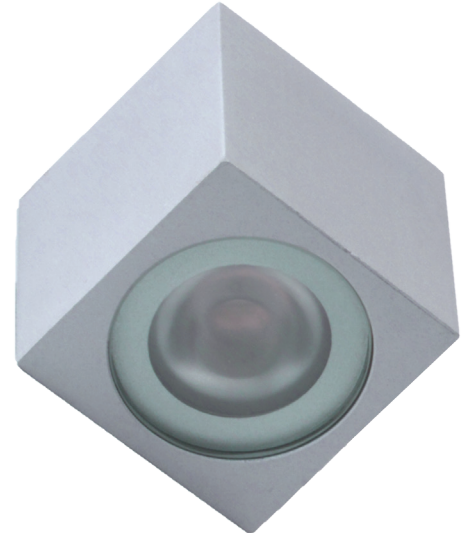

CUBIC-1

One Way LED Wall Light

Description

A smart, fashionable and contemporary wall light. The CUBIC-1 has many applications including garden wall/pathway lighting and interior wall down lighting.

The CUBIC-1 is made from high quality 6063 grade aluminium in a silver anodised finish. Together with the high power LED lamp you can be assured of many years of low power and maintenance free effects lighting for internal or external applications.

Specification Features

- Input Voltage: 350mA (Driver Required)
- Power (W): 1W
- IP rating (IP): 65
- Lumens (lm): Warm White 3200K - 55lm
White 6400K - 80lm
- CCT: 3200K - 6400K
- Beam angle (°): 20°
- Dimmable: No
- Lifespan (hrs): 50,000hrs
- Cutout (∅): ∅20mm

Additional: The above wall/path light requires a constant current 350mA LED driver (wire in series).

Diagrams / Additional

- Order Code: 21496
- Product Code: CUBIC-1-WW
- Colour: Aluminium
- Order Code: 21497
- Product Code: CUBIC-1-W
- Colour: Aluminium