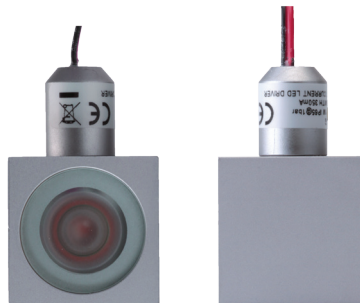

CUBIC-1

One Way LED Wall Light

Description

A smart, fashionable and contemporary wall light. The CUBIC-1 has many applications including garden wall/pathway lighting and interior wall down lighting.

The CUBIC-1 is made from high quality 6063 grade aluminium in a silver anodised finish. Together with the high power LED lamp you can be assured of many years of low power and maintenance free effects lighting for internal or external applications.

Specification Features

- Input Voltage: 350mA (Driver Required)
- Power (W): 1W
- IP rating (IP): 65
- Lumens (lm): Warm White 3200K - 55lm
White 6400K - 80lm
- CCT: 3200K - 6400K
- Beam angle (°): 20°
- Dimmable: No
- Lifespan (hrs): 50,000hrs
- Cutout (∅): ∅20mm

Additional: The above wall/path light requires a constant current 350mA LED driver (wire in series).

Diagrams / Additional

- Order Code: 21496
- Product Code: CUBIC-1-WW
- Colour: Aluminium
- Order Code: 21497
- Product Code: CUBIC-1-W
- Colour: Aluminium