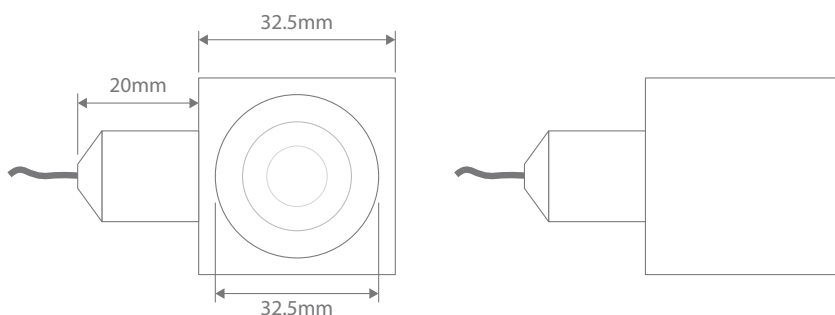

CUBIC-1

One Way LED Wall Light

Description

A smart, fashionable and contemporary wall light. The CUBIC-1 has many applications including garden wall/pathway lighting and interior wall down lighting.

The CUBIC-1 is made from high quality 6063 grade aluminium in a silver anodised finish. Together with the high power LED lamp you can be assured of many years of low power and maintenance free effects lighting for internal or external applications.

Specification Features

- Input Voltage: 350mA (Driver Required)
- Power (W): 1W
- IP rating (IP): 65
- Lumens (lm): Warm White 3200K - 55lm
White 6400K - 80lm
- CCT: 3200K - 6400K
- Beam angle (°): 20°
- Dimmable: No
- Lifespan (hrs): 50,000hrs
- Cutout (∅): ∅20mm

Additional: The above wall/path light requires a constant current 350mA LED driver (wire in series).

Diagrams / Additional

- Order Code: 21496
- Product Code: CUBIC-1-WW
- Colour: Aluminium
- Order Code: 21497
- Product Code: CUBIC-1-W
- Colour: Aluminium