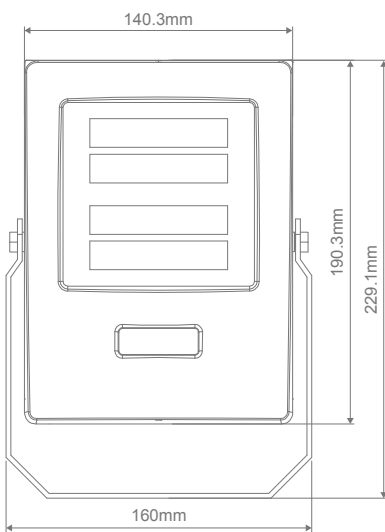

Blaze-30 LED Flood Light

Description

The BLAZE Series of LED Floodlights are uniquely designed to offer a sleek and stylish design. Featuring a curved polycarbonate fascia design, IP66 rating and an anti-corrosion bracket provides a perfect solution to coastal areas installations. Scientific PC optical lens design provides high output and uniform illumination. Ideal for BBQ areas, outdoor entertaining areas and backyard lighting. Available in 30W, 50W and 100W in 5000K colour temperature depending on the desired light output for the area. Three year warranty for peace of mind.

Specification Features

Input Voltage: 240V
 Power (W): 30W
 IP rating (IP): 66
 Lumens (lm): White 5000K - 2850lm
 LED type: SMD
 CCT: 5000K
 CRI: ≥80
 Beam angle (°): 90° x 120°
 Dimmable: No
 Lifespan (hrs): 50,000hrs

Diagrams / Additional

Item No.	Variant	Colour
BLAZE-30	19591	Black