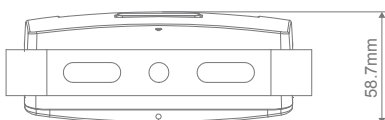

Diagrams / Additional

Item No.	Variant	Colour
BLAZE-30	19591	Black