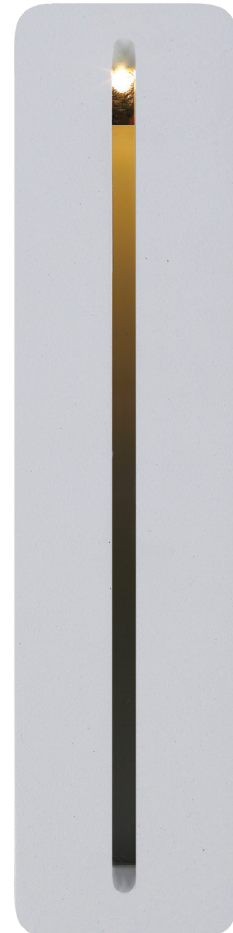

Blade

LED Step Light

Description

The BLADE is a unique and discrete recessed wall/path light for interior or exterior applications. This makes it a perfect luminaire for bringing the outside in. The BLADE's feature lies in the thin tight beam of light.

Specification Features

Input Voltage:	240VAC
Power (W):	3W
IP rating (IP):	65
Lumens (lm):	Warm White 3000K - 160lm White 5000K - 180lm
LED type:	EPISTAR COB LED
CCT:	3000K - 5000K
CRI:	≥85
Beam angle (°):	5°
Lifespan (hrs):	50,000hrs
Masonry Cutout	189mm High x 48mm Wide x 95mm Deep
Using Polycarbonate Housing:	

Diagrams / Additional

Product code:	EV-BLADE-WW
Order code:	19484
Colour:	Die Cast Aluminium - Warm White 3000K
Product code:	EV-BLADE-W
Order code:	19485
Colour:	Die Cast Aluminium - White 5000K