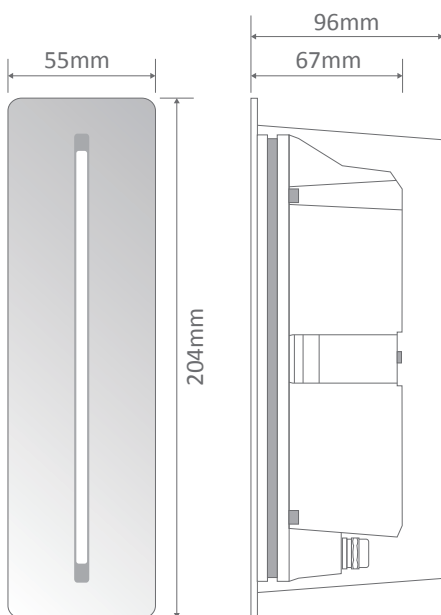

Blade

LED Step Light

Description

The BLADE is a unique and discrete recessed wall/path light for interior or exterior applications. This makes it a perfect luminaire for bringing the outside in. The BLADE's feature lies in the thin tight beam of light.

Specification Features

Input Voltage:	240VAC
Power (W):	3W
IP rating (IP):	65
Lumens (lm):	Warm White 3000K - 160lm White 5000K - 180lm
LED type:	EPISTAR COB LED
CCT:	3000K - 5000K
CRI:	≥85
Beam angle (°):	5°
Lifespan (hrs):	50,000hrs
Masonry Cutout	189mm High x 48mm Wide x 95mm Deep
Using Polycarbonate Housing:	

Diagrams / Additional

Product code:	EV-BLADE-WW
Order code:	19484
Colour:	Die Cast Aluminium - Warm White 3000K
Product code:	EV-BLADE-W
Order code:	19485
Colour:	Die Cast Aluminium - White 5000K