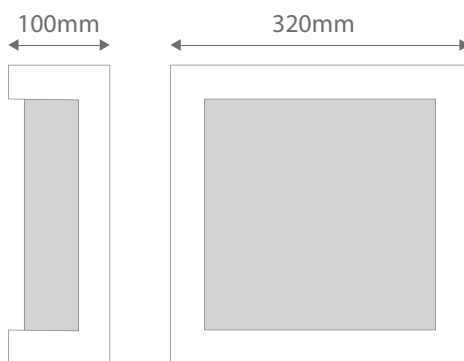

# BF-8839

## BF8839

Order Code: **11133** Raw 2 x 20W E27 CFL

Product Code: **BF-8839**

Description: Raw ceramic wall light complete with frosted glass.  
Ceramic areas can be painted with any water based paint.

Dimensions: Width 320mm  
Projection 100mm