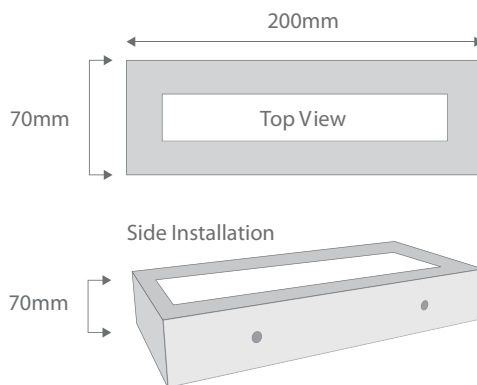

BF-8391

BF8391

Order Code: **11068** Raw 1 x 60W G9

Product Code: **BF-8391**

Description: Raw ceramic wall light (Upward light only).
 Ceramic areas can be painted with any water based paint.

Dimensions: Width 200mm
 Height 70mm
 Projection 70mm