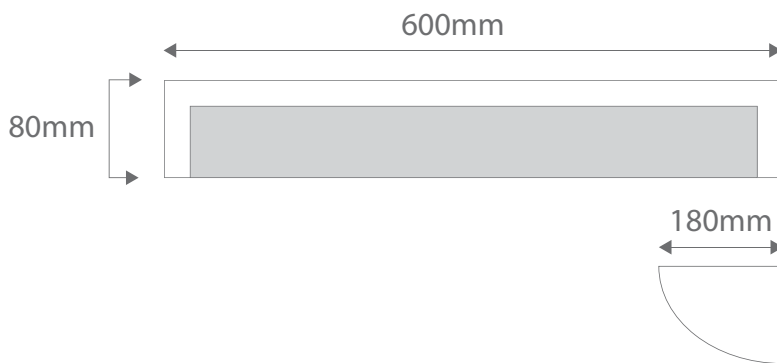

BF-8186

BF8186

Order Code: **11105** Raw 2 x 20W E27 CFL
11106 Raw 2 x 26W TCD

Dimensions: Width 600mm
Height 80mm
Projection 180mm

Product Code: **BF-8186**

Requires: Lamps.

Description: Raw ceramic wall light complete with frosted glass.
Ceramic areas can be painted with any water based paint.