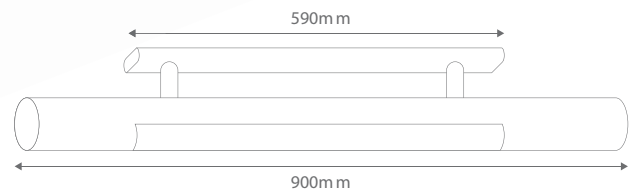

AWB-18 / AWC-18

18W - Ballast in Front

Order Code:	10937	Beige	Chrome Knuckles
	10938	Black	Chrome Knuckles
	10939	White	Chrome Knuckles
	10893	Beige	Brass Knuckles
	10894	Black	Brass Knuckles
	10900	White	Brass Knuckles
	10895	Brass	Brass Knuckles
	10896	Chrome	Chrome Knuckles
	10898	Satin Brass	S/Brass Knuckles
	10899	Satin Chrome	S/Chrome Knuckles

Dimensions: Length 900mm

Lamp: 1 x 18W T8

Product Code: **AWB-18 & AWC-18 Series**

Description: Wall mounted light complete with adjustable knuckles. Available in a series of colours. Complete with ballast in front. Complete with cool white Lamp.