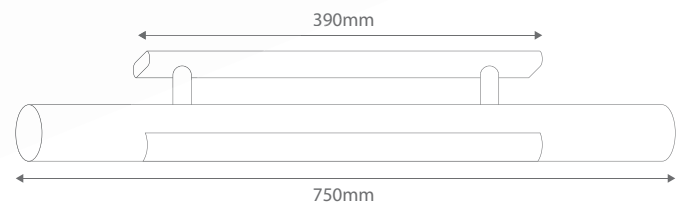

## 15W - Ballast in Front

|             |              |              |                   |
|-------------|--------------|--------------|-------------------|
| Order Code: | <b>10933</b> | Beige        | Chrome Knuckles   |
|             | <b>10934</b> | Black        | Chrome Knuckles   |
|             | <b>10935</b> | White        | Chrome Knuckles   |
|             | <b>10884</b> | Beige        | Brass Knuckles    |
|             | <b>10885</b> | Black        | Brass Knuckles    |
|             | <b>10891</b> | White        | Brass Knuckles    |
|             | <b>10886</b> | Brass        | Brass Knuckles    |
|             | <b>10887</b> | Chrome       | Chrome Knuckles   |
|             | <b>10889</b> | Satin Brass  | S/Brass Knuckles  |
|             | <b>10890</b> | Satin Chrome | S/Chrome Knuckles |

Product Code: **AWB-15 & AWC-15 Series**

Description: Wall mounted light complete with adjustable knuckles. Available in a series of colours. Complete with ballast in front. Complete with cool white Lamp.

Dimensions: Length 750mm

Lamp: 1 x 15W T8