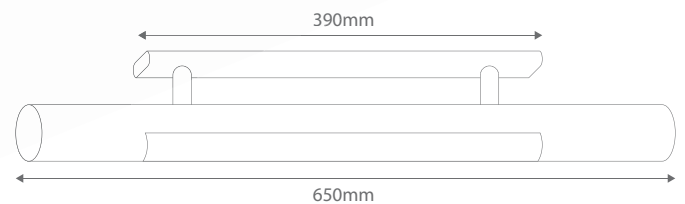

## 10W - Ballast in Front

Order Code:	<b>10929</b> Beige	Chrome Knuckles
	<b>10930</b> Black	Chrome Knuckles
	<b>10931</b> White	Chrome Knuckles
	<b>10875</b> Beige	Brass Knuckles
	<b>10876</b> Black	Brass Knuckles
	<b>10882</b> White	Brass Knuckles
	<b>10877</b> Brass	Brass Knuckles
	<b>10878</b> Chrome	Chrome Knuckles
	<b>10880</b> Satin Brass	S/Brass Knuckles
	<b>10881</b> Satin Chrome	S/Chrome Knuckles

Dimensions: Length 650mm

Lamp: 1 x 10W T8

Product Code: **AWB-10 & AWC-10 Series**

Description: Wall mounted light complete with adjustable knuckles.  
Available in a series of colours. Complete with ballast in front.  
Complete with cool white Lamp.