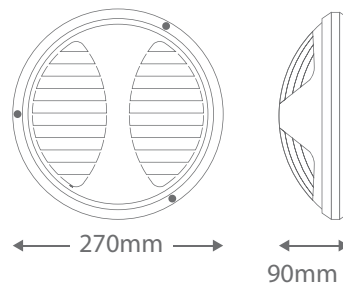

AL-4000

AL-4000

Order Code:	10607	Beige	1 x 20W E27 CFL
	10608	Black	1 x 20W E27 CFL
	10610	Silver	1 x 20W E27 CFL
	10611	White	1 x 20W E27 CFL
	10612	Beige	2 x 9W TC
	10613	Black	2 x 9W TC
	10615	Silver	2 x 9W TC
	10616	White	2 x 9W TC

Product Code: **AL-4000**

Description: Slimline exterior ceiling light.
Die-cast aluminium body, tempered glass.

IP Rating: IP44

Dimensions: Diameter 270mm
Height 90mm

Requires: Lamp/s.

Spare Glass: **10772** ALG-4000