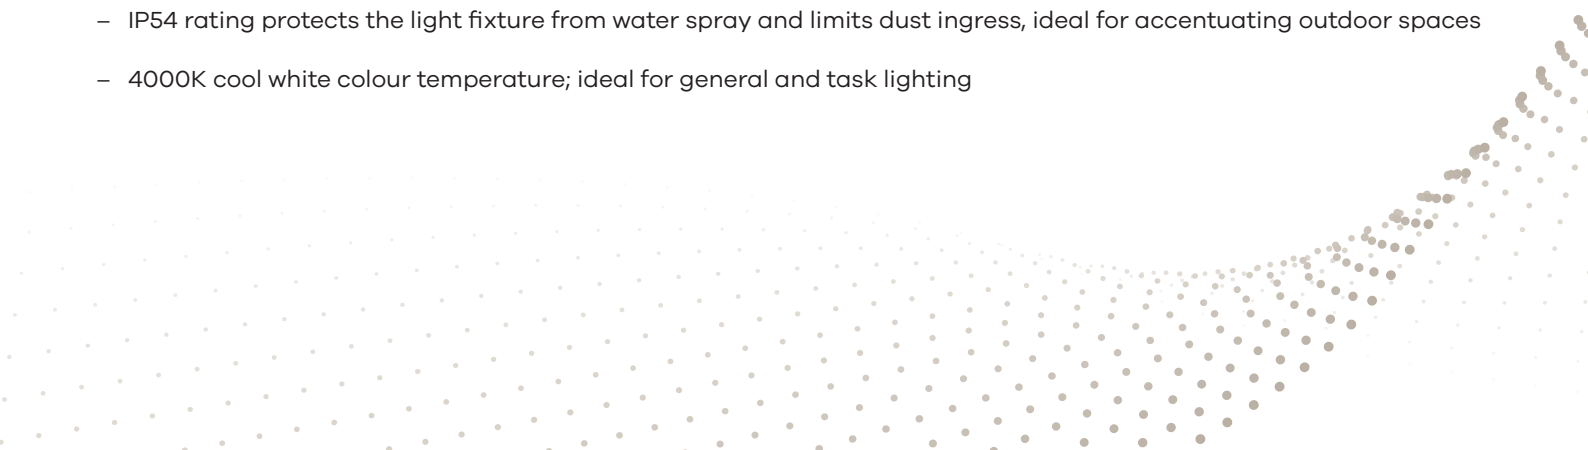

## IIW LED Exterior Wall light Kali Spot

Enhance outdoor facades & entertaining spaces with this minimalistic yet powerful LED wall light with adjustable spot.

### Choose the right light for you

- Adjustable 90°spot light provides flexibility to your endless lighting needs
- This integrated LED light fixture is engineered from the inside out to deliver optimum performance, robustness and is energy efficient
- IP54 rating protects the light fixture from water spray and limits dust ingress, ideal for accentuating outdoor spaces
- 4000K cool white colour temperature; ideal for general and task lighting

## 11W LED Exterior Wall light Kali Spot

**Product Code:**  
CED8320

**Dimensions:**  
Ø 94mm x D 90mm

**Compliance:**  
– Voltage: 240V  
– Ingress Protection Rating: IP54

**Performance:**  
– Wattage: 11W  
– Field angle: Outward  
– Beam angle: 108°  
– 840 Lumen output  
– Suspension: Surface Mounted  
– Colour Temperature: 4000K Cool White  
– Die-cast aluminium  
– Tempered glass  
– Non dimmable