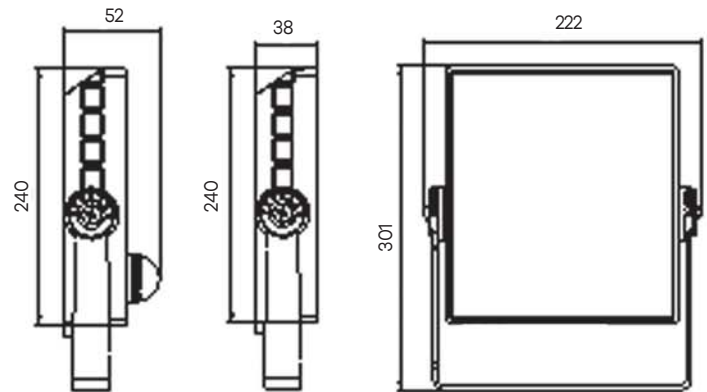

Specifications

- AS/NZS60598
- Voltage: 240V
- Wattage: 20W or 50W
- Available in: PIR Sensor and Non-Sensor
- Colour Temperature: 4000K
- Lumen Output: 20W 1600lm, 50W 4000lm
- Ambient Temperature: Ta40
- Colour Rendering Index: CRI>80
- Beam Distribution: 110°
- Ingress Protection: IP65
- Not suitable for dimming
- Material: black aluminium body, polycarbonate pearl diffuser