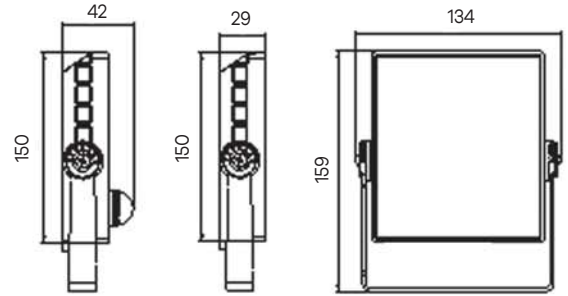

New to the Crompton range Force LED Floodlight is available in 2 sizes with and without sensor options. This sleek and compact LED floodlight is easy to install. Both 20W and 50W are unobtrusive, efficient residential floodlight with an IP65 rating. Ideal for lighting outdoor entertaining areas, BBQ areas and access areas.

Features

- Sleek and compact LED floodlight
- Available with and without sensor options (upto 8m range)
- Black aluminium with polycarbonate pearl diffused lens
- Integrated driver and LED modules for optimum performance and robustness
- Integrated Passive Infra-Red (PIR) sensor (for sensor model)
- Sawtooth angle adjustment and beam angle 110°
- Wall and ceiling mount installation with trunion arm
- Complete with 1m fly lead and light weight for easy installation
- IP65 rating protects the light fixture from water spray and dust ingress
- Colour temperature 4000K
- Lumen output 1600lm - 4000lm
- Rated average design life 25000 hours*
- Non dimmable
- 2 year warranty**