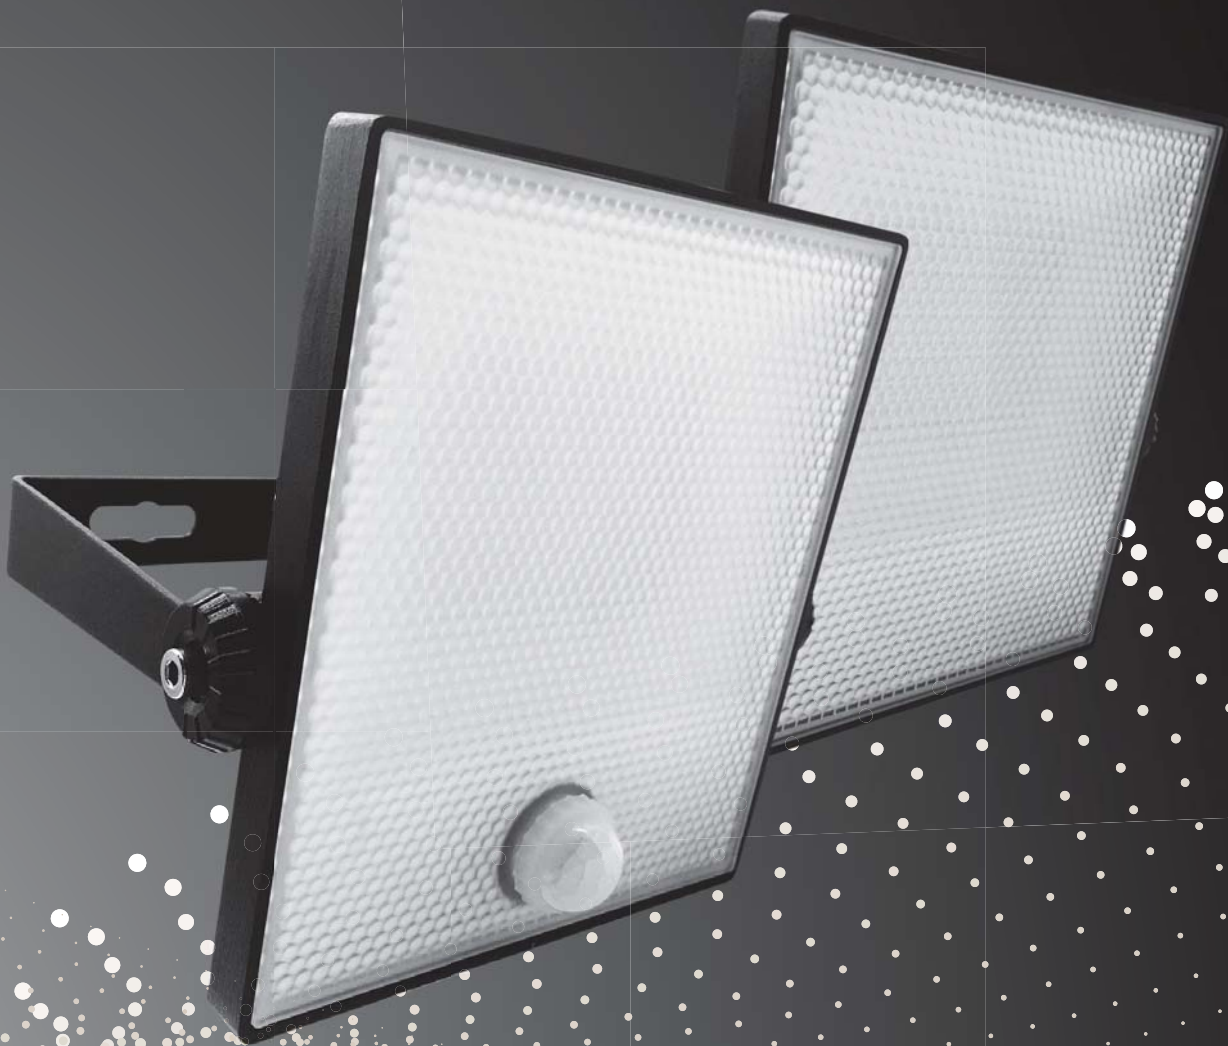

Crompton

FORCE LED FLOODLIGHT

SLEEK & COMPACT

New to the Crompton range Force LED Floodlight, this sleek and compact floodlight is available with and without sensor options and 2 sizes.

CROMPTON FORCE LED FLOODLIGHT

New to the Crompton range Force LED Floodlight is available in 2 sizes with and without sensor options. This sleek and compact LED floodlight is easy to install. Both 20W and 50W are unobtrusive, efficient residential floodlight with an IP65 rating. Ideal for lighting outdoor entertaining areas, BBQ areas and access areas.

Features

- Sleek and compact LED floodlight
- Available with and without sensor options (upto 8m range)
- Black aluminium with polycarbonate pearl diffused lens
- Integrated driver and LED modules for optimum performance and robustness
- Integrated Passive Infra-Red (PIR) sensor (for sensor model)
- Sawtooth angle adjustment and beam angle 110°
- Wall and ceiling mount installation with trunion arm
- Complete with 1m fly lead and light weight for easy installation
- IP65 rating protects the light fixture from water spray and dust ingress
- Colour temperature 4000K
- Lumen output 1600lm - 4000lm
- Rated average design life 25000 hours*
- Non dimmable
- 2 year warranty**

Benefits

- Unobtrusive slimline, sleek and compact
- Pearl diffuser for even light distribution and minimise glare
- Light weight body for easy installation
- Sensor option for home security (upto 8m range)