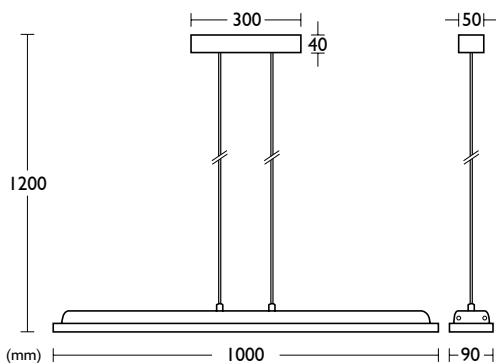

LED Pendant Light

1000K WARM
3000K WARM
7000K COOL

ENERGY SAVING

50,000 HOURS LAMP LIFE

30W 1245 LUMENS

XL-LEDP0557B