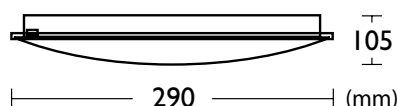

XL-LED Performance Small Circular Ceiling Lights

XLLED116S / XLLED116SD

PRODUCT FEATURES

XL-LED Performance 240V Circular LED Ceiling Light

- 13W 4000K/5600K LED ceiling light
- White painted metal base
- Opal acrylic diffuser with 3 twist lock clips
- Inbuilt integral driver
- Weather resistant IP44

OPTICAL / PHOTOMETRIC

	4000K	5600K
Luminous Flux	610 lumens	800 lumens
CRI	>70	>70
Beam Angle	120°	120°

WEIGHT / LIFE

Weight	1.2Kg
LED Lamp Life	30,000HR

REFERENCE	COLOUR	CODE
XLLED116S	Opal	26560
XLLED116SD	Opal	27204