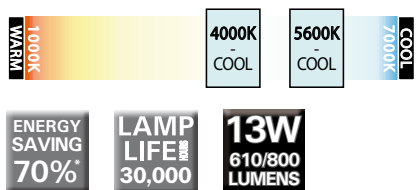

XL-LED Performance Small Circular Ceiling Lights

XLLED116S / XLLED116SD

PRODUCT FEATURES

XL-LED Performance 240V Circular LED Ceiling Light

- 13W 4000K/5600K LED ceiling light
- White painted metal base
- Opal acrylic diffuser with 3 twist lock clips
- Inbuilt integral driver
- Weather resistant IP44

* Compared to a standard T8 circular fluorescent lamp

PRODUCT SPECIFICATIONS

ELECTRICAL

Supply Voltage	230-240V AC
Supply Frequency	50-60Hz
Supply Current	100mA
Power Factor	0.92
Total Input Power	13W
Secondary Output Voltage	180V DC
Secondary Output Current	60mA
Lamp Power	13W

OPTICAL / PHOTOMETRIC

	4000K	5600K
Luminous Flux	610 lumens	800 lumens
CRI	>70	>70
Beam Angle	120°	120°

WEIGHT / LIFE

Weight	1.2Kg
LED Lamp Life	30,000HR

REFERENCE	COLOUR	CODE
XLLED116S	Opal	26560
XLLED116SD	Opal	27204