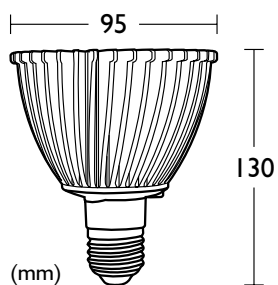

XL-LED Performance LED PAR30 Lamp

1000K WARM
2700K WARM
7000K COOL

SAVE ENERGY
LAMP LIFE 40,000
10% 100% DIMMABLE
240V
14W 495 LUMENS

LEDPAR3014W27K

PRODUCT SPECIFICATIONS

ELECTRICAL

Supply Voltage	220-240V AC
Supply Frequency	50-60Hz
Supply Current	0.1A maximum
Power Factor	≥0.9
Lamp Power	7 x 2W

MATERIALS

Body	Aluminium
Lens / Diffuser	Thermoplastic

THERMAL

Ambient Temperature Rating	-20°C to 50°C
Maximum Surface Temp	55°C

OPTICAL / PHOTOMETRIC

Luminous Flux	495 lumens
CRI	82
Beam Angle	60°
Colour Temperature	2700K

WEIGHT / LIFE

Lamp	378g
LED Lamp Life	40,000HR

PRODUCT FEATURES

- 7 x 2W 2700K LED PAR30 lamp
- Aluminium alloy heat sink
- Nickel lamp cap with thermoplastic base
- Thermoplastic LED lens and diffuser
- Dimmable 10% - 100% with most dimmers