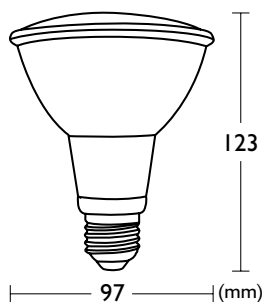

# XL-LED Performance LED PAR30 Lamp

LEDPAR3012W3K

## PRODUCT FEATURES

- Metal lamp base
- LED module encapsulated on aluminium parabolic reflector body
- Prismatic clear hard glass front cover

### OPTICAL / PHOTOMETRIC

Luminous Flux	800 lumens
CRI	80
Beam Angle	30°
Colour Temperature	3000K