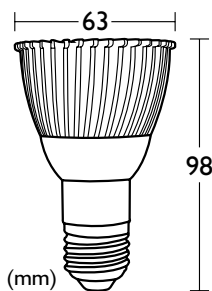

XL-LED Performance LED PAR20 Lamp

LEDPAR206W27K

PRODUCT SPECIFICATIONS

ELECTRICAL

Supply Voltage	220-240V AC
Supply Frequency	50-60Hz
Supply Current	0.1A maximum
Power Factor	≥0.85
Lamp Power	3 x 2W

MATERIALS

Body	Aluminium
Lens / Diffuser	Thermoplastic

THERMAL

Ambient Temperature Rating	-20°C to 50°C
Maximum Surface Temp	55°C

OPTICAL / PHOTOMETRIC

Luminous Flux	206 lumens
CRI	82
Beam Angle	60°
Colour Temperature	2700K

WEIGHT / LIFE

Lamp	150g
LED Lamp Life	40,000HR

PRODUCT FEATURES

- 3 x 2W 2700K LED PAR20 lamp
- Aluminium alloy heat sink
- Nickel lamp cap with thermoplastic base
- Thermoplastic LED lens and diffuser
- Dimmable 10% - 100% with most dimmers

REFERENCE	COLOUR	CODE
LEDPAR206W27K	2700K	27029

XL-LED PERFORMANCE

Lamps