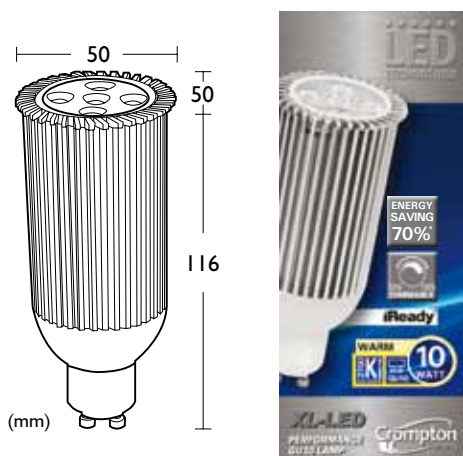

XL-LED Performance LED GU10 Lamps

10W
340/430
LUMENS

LEDGU10W

PRODUCT SPECIFICATIONS

ELECTRICAL

Supply Voltage	220-240V AC
Supply Frequency	50-60Hz
Supply Current	0.06A
Power Factor	0.9
Lamp Power	10W

MATERIALS

Heatsink	Aluminium
Body	Aluminium, thermoplastic base
Lens / Diffuser	Polycarbonate

THERMAL

Ambient Temperature Rating	-20°C to 50°C
Maximum Surface Temp	<55°C

OPTICAL / PHOTOMETRIC

	2700K	4000K
Colour Temperature	2700K	4000K
Luminous Flux	340 lumens	430 lumens
CRI	80	80
Beam Angle	40°	40°

WEIGHT / LIFE

Lamp	140g
LED Lamp Life	35,000HR

PRODUCT FEATURES

- 5 x 2W LED GU10 lamp
- Aluminium body with thermoplastic base
- Lens covered LED with prismatic polycarbonate face cover
- Dimmable 10% - 100% with most trailing edge dimmers

* Compared to a standard 35W halogen GU10 lamp

REFERENCE	COLOUR	CODE
LEDGU10W27K	2700K	26878
LEDGU10W4K	4000K	26879

XL-LED PERFORMANCE

Lamps