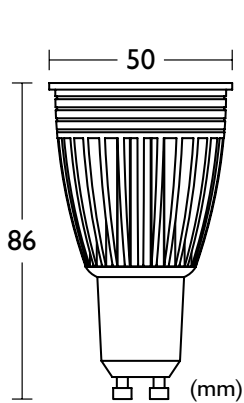

XL-LED Performance LED GU10 Lamps

WARM 1000K	3000K WARM	4000K COOL	COOL 7000K
ENERGY SAVING 70%*	LAMP LIFE 30,000	240V	9W 440/500 LUMENS

LEDGU109W

PRODUCT SPECIFICATIONS

ELECTRICAL

Supply Voltage	240V AC
Supply Frequency	50-60Hz
Supply Current	0.04A
Power Factor	0.6
Lamp Power	9W

MATERIALS

Heatsink	Aluminium
Body	Aluminium
Lens / Diffuser	PMMA thermoplastic

THERMAL

Ambient Temperature Rating	-20°C to 40°C
Maximum Surface Temp	63°C

OPTICAL / PHOTOMETRIC

	3000K	4000K
Colour Temperature	3000K	4000K
Luminous Flux	440 lumens	500 lumens
CRI	75	75
Beam Angle	45°	45°

WEIGHT / LIFE

Lamp	90g
LED Lamp Life	30,000HR

PRODUCT FEATURES

- 3 x 3W LED GU10 lamp
- Aluminium body with ceramic base
- Lens covered with PMMA thermoplastic prismatic face cover

* Compared to a standard 35W halogen GU10 lamp

REFERENCE	COLOUR	CODE
LEDGU109W3K	3000K	27094
LEDGU109W4K	4000K	27095

XL-LED PERFORMANCE

Lamps