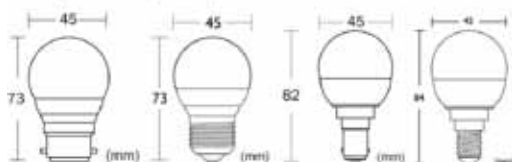

XL-LED Performance LED Fancy Round Lamps

Fancy Round Clear Lamp Dimensions

Fancy Round Opal Lamp Dimensions

PRODUCT FEATURES

- LED fancy round lamp
- Aluminium body
- Clear / opal glass diffuser

PRODUCT SPECIFICATIONS

OPTICAL / PHOTOMETRIC

	Clear	Opal
Luminous Flux	130 lumens	220 lumens
CRI	70	70
Colour Temperature	3000K	3000K
Beam Angle	180°	160°

WEIGHT / LIFE

Lamp	50g	40g
LED Lamp Life	30,000HR	

REFERENCE	Base	CODE
Clear		
LEDFRC3WSES3K	SES E14	27018
LEDFRC3WES3K	ES E27	27119
LEDFRC3WSBC3K	SBC B15	27120
LEDFRC3WBC3K	BC B22	27121
Opal		
LEDFRP3WSES3K	SES E14	27122
LEDFRP3WES3K	ES E27	27096
LEDFRP3WSBC3K	SBC B15	27123
LEDFRP3WBC3K	BC B22	27124