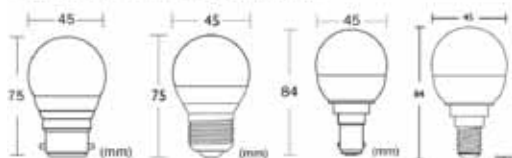

XL-LED Performance LED Fancy Round Lamps

Fancy Round Clear Lamp Dimensions

Fancy Round Opal Lamp Dimensions

PRODUCT FEATURES

- LED fancy round lamp
- Aluminium body
- Clear / opal glass diffuser

PRODUCT SPECIFICATIONS

OPTICAL / PHOTOMETRIC

	Clear	Opal
Luminous Flux	130 lumens	220 lumens
CRI	70	70
Colour Temperature	3000K	3000K
Beam Angle	180°	160°

WEIGHT / LIFE

Lamp	50g	40g
LED Lamp Life	30,000HR	

REFERENCE	Base	CODE
Clear		
LEDFRC3WSES3K	SES E14	27018
LEDFRC3WES3K	ES E27	27119
LEDFRC3WSBC3K	SBC B15	27120
LEDFRC3WBC3K	BC B22	27121
Opal		
LEDFRP3WSES3K	SES E14	27122
LEDFRP3WES3K	ES E27	27096
LEDFRP3WSBC3K	SBC B15	27123
LEDFRP3WBC3K	BC B22	27124