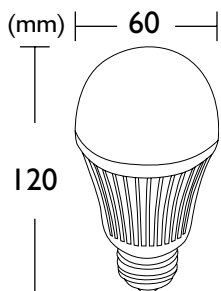

XL-LED Performance LED ECO 10W GLS Lamps

1000K WARM
3000K WARM
4000K COOL
7000K COOL

ENERGY SAVING 80%
LAMP LIFE 30,000
240V
10W 730/825 LUMENS

XL-ECO10ES

PRODUCT SPECIFICATIONS

ELECTRICAL

Supply Voltage	240V AC
Supply Frequency	50Hz
Supply Current	0.05A
Power Factor	0.95
Lamp Power	10W

MATERIALS

Heatsink	Aluminium
Body	Metal
Lens / Diffuser	Thermoplastic

THERMAL

Ambient Temperature Rating	40°C Max
Maximum Surface Temp	70°C

OPTICAL / PHOTOMETRIC

	3000K	4000K
Colour Temperature	3000K	4000K
Luminous Flux	730 lumens	825 lumens
CRI	83	80
Beam Angle	160°	160°

WEIGHT / LIFE

Lamp	160g
LED Lamp Life	30,000HR

PRODUCT FEATURES

- 10W LED ECO GLS lamp
- Metal lamp base
- LED module encapsulated on powder coated body
- Opal thermoplastic diffuser cover
- Non-dimmable

* Compared to a standard 75W incandescent lamp

REFERENCE	COLOUR	CODE
XL-ECO10ES3K	3000K	27144
XL-ECO10ES4K	4000K	27145

XL-LED PERFORMANCE

Lamps