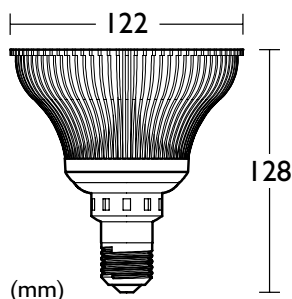

XL-LED Performance Coloured LED PAR38 Lamps

PRODUCT SPECIFICATIONS

SAVE ENERGY
 LAMP LIFE 30,000
 20% 100% DIMMABLE
 240V
 18W 174-804 LUMENS

LEDPAR3818W

WEIGHT / LIFE	
Fitting	480g
LED Lamp Life	30,000HR

ELECTRICAL		
	Red	Blue / Green
Supply Voltage	100-240V AC	
Supply Frequency	50-60Hz	
Supply Current	0.067A	0.087A
Power Factor	0.9	
Total Input Power	14-15W	16.5-17.5W
Secondary Output Voltage	14V - 16V DC	21V - 24V DC
Secondary Output Current	400-450mA	
Lamp Power	9 x 2W	

MATERIALS	
Body	Lathe aluminium
Lens / Diffuser	Polycarbonate

THERMAL	
Protection	Overload, short-circuit
Ambient Temperature Rating	-10°C to 40°C
Maximum Surface Temp	<60°C
Ingress Protection Rating	IP30

OPTICAL / PHOTOMETRIC	
Luminous Flux	174 lumens (Red)
	509 lumens (Blue)
	804 lumens (Green)
Beam Angle	38°

PRODUCT FEATURES

- 9 x 2W LED coloured PAR38 lamp
- Aluminium heat sink
- Nickel lamp cap with thermoplastic base
- Thermoplastic LED lens and diffuser